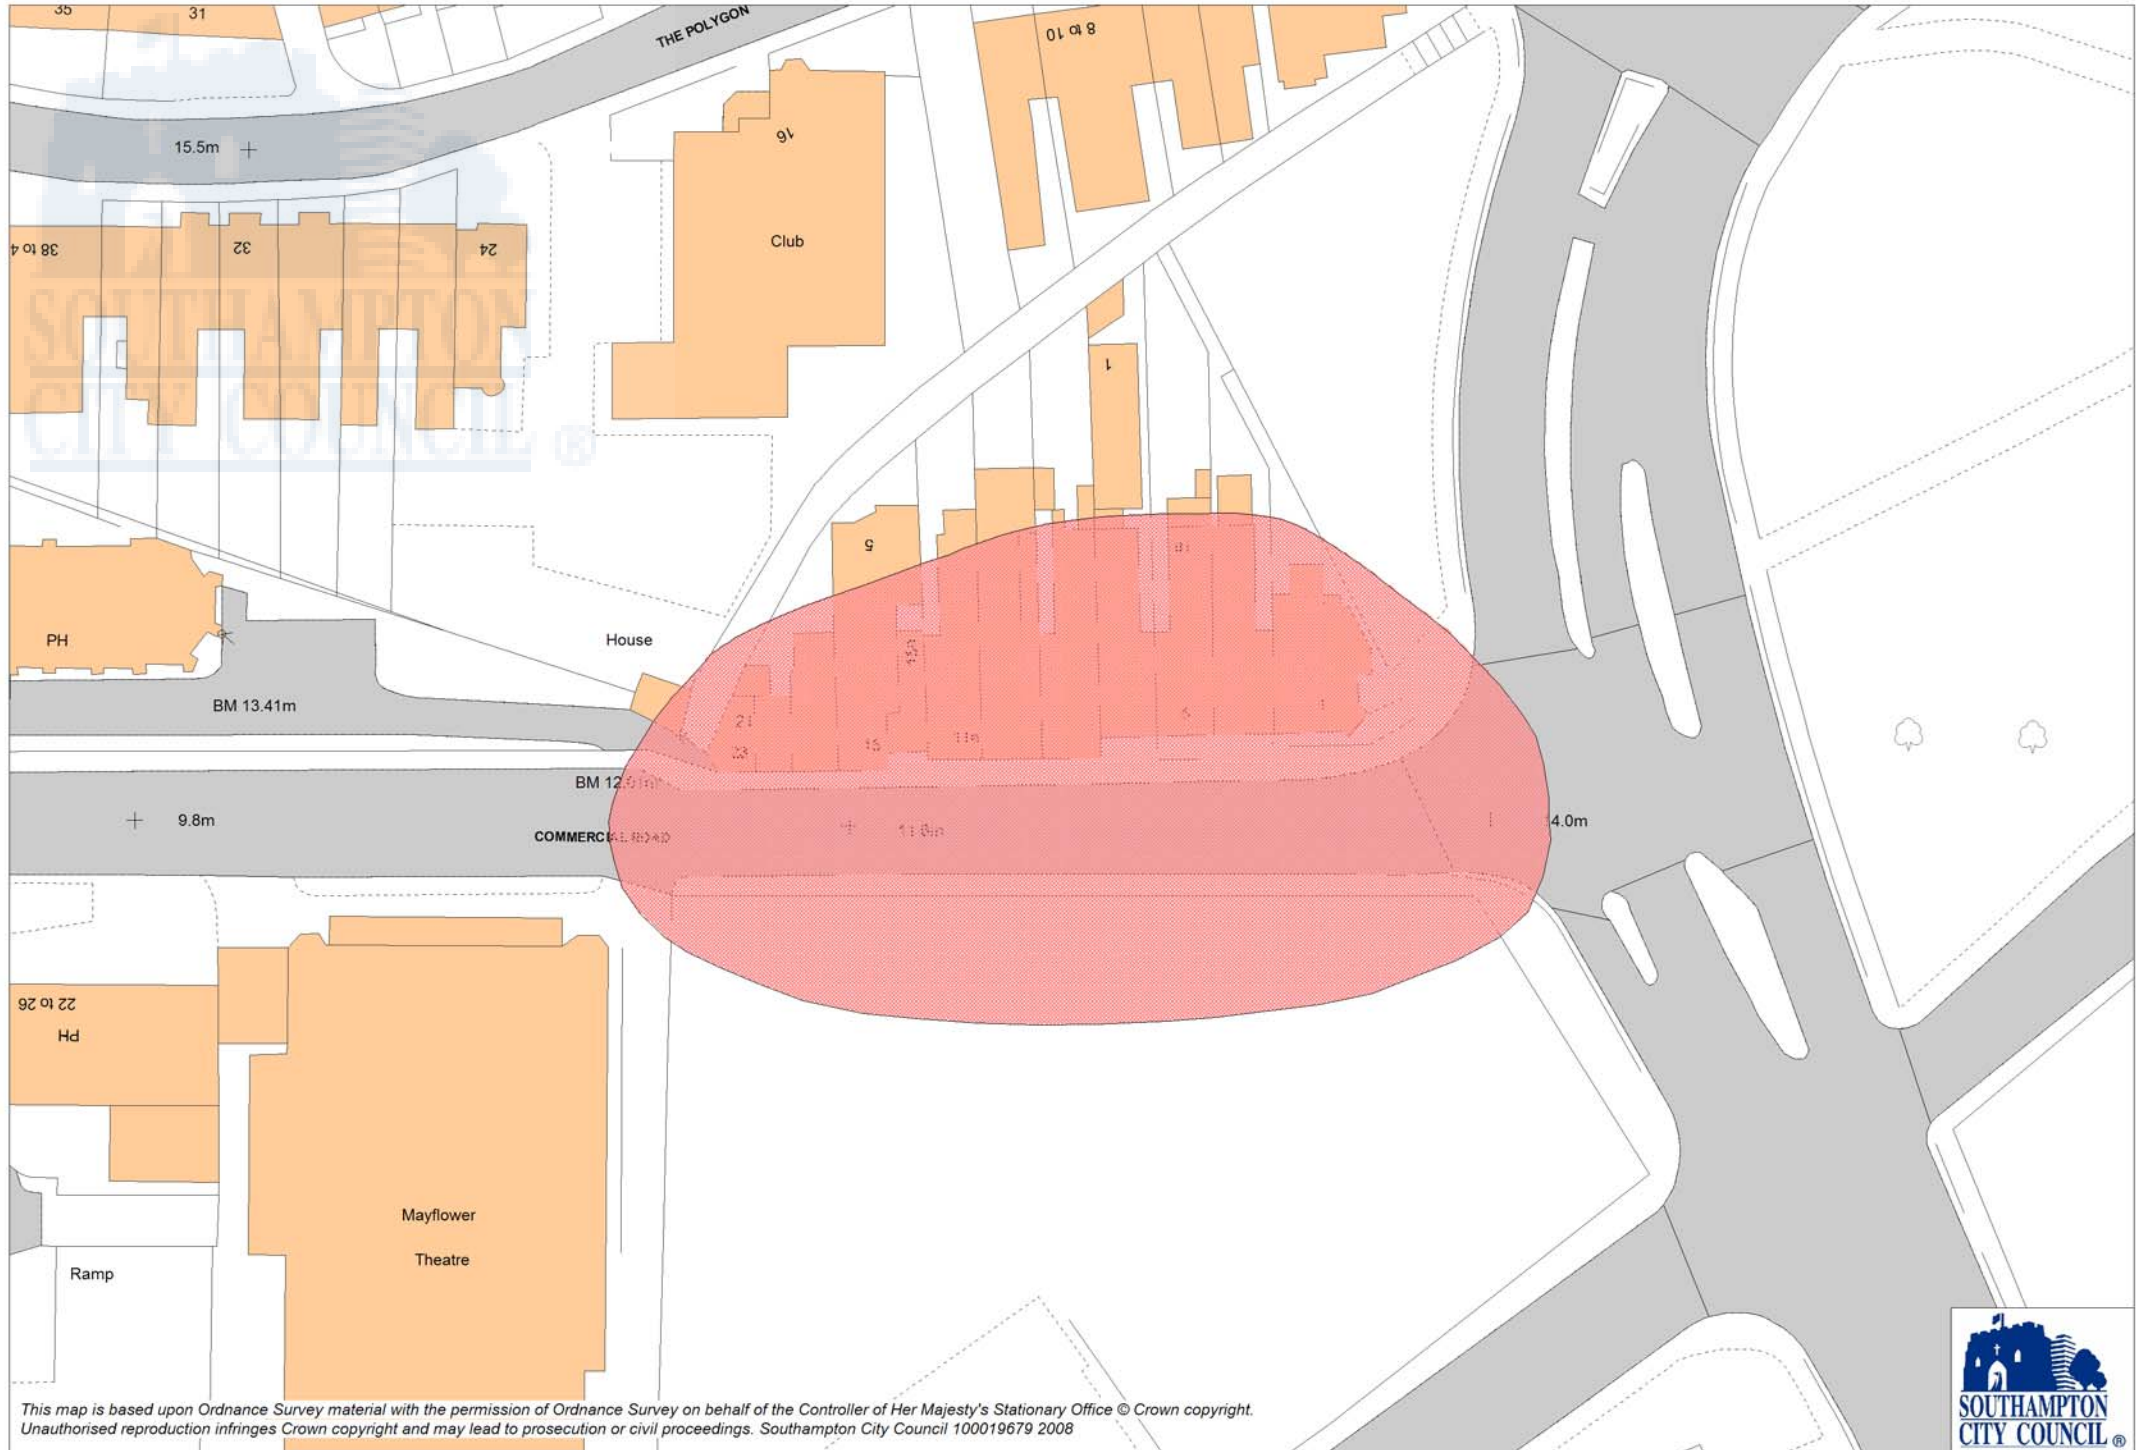

AIR QUALITY MANAGEMENT AREA 8

This map is based upon Ordnance Survey material with the permission of Ordnance Survey on behalf of the Controller of Her Majesty's Stationary Office © Crown copyright. Unauthorised reproduction infringes Crown copyright and may lead to prosecution or civil proceedings. Southampton City Council 100019679 2008